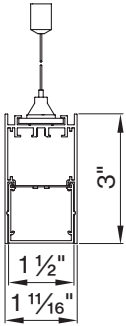

Technical data

	SIZE TYPE	LED COLOR TEMPERATURE	INPUT WATTS	DELIVERED LM TOTAL	LIGHT DISTRIBUTION	DELIVERED LM DIRECT	DELIVERED LM INDIRECT	OPTICAL EFFICIENCY	LUMINAIRE EFFICACY
BASO DIRECT / INDIRECT									
e LED 	4' linear	35K	15.2W	1650lm	40% down / 60% up	157lm/ft	253lm/ft	70%	108lm/W
	6' linear		22.8W	2475lm					
	8' linear		30.5W	3300lm					
e ² LED 	4' linear	35K	20.2W	2230lm	40% down / 60% up	215lm/ft	343lm/ft	70%	110lm/W
	6' linear	35K	30.3W	3345lm					
	8' linear	30K, 35K	40.4W	4470lm					

Patterns top view

LINEAR

A	FIXTURES	CODE
48"	1× 4' linear	ST - 0 4 FT
96"	1× 8' linear	ST - 0 8 FT
144"	8' + 4' linear	ST - 1 2 FT

DIMENSIONS

BASO 1.5

PENDANT
direct

direct / indirect

linear 4ft