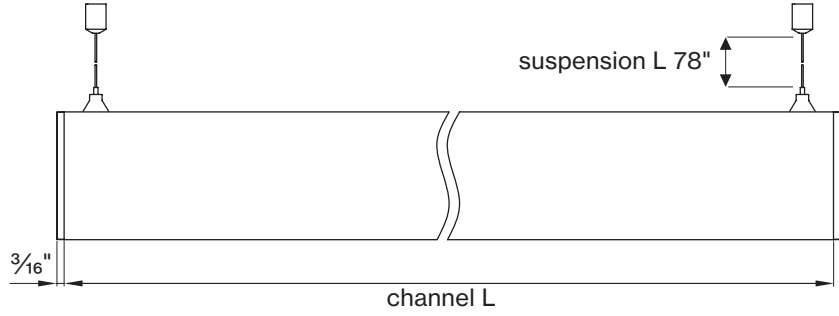

Technical data

	SIZE TYPE	LED COLOR TEMPERATURE	INPUT WATTS	DELIVERED LM TOTAL	LIGHT DISTRIBUTION	DELIVERED LM DIRECT	DELIVERED LM INDIRECT	OPTICAL EFFICIENCY	LUMINAIRE EFFICACY
BASO DIRECT / INDIRECT									
e LED 	4' linear	35K	15.2W	1650lm	40% down / 60% up	157lm/ft	253lm/ft	70%	108lm/W
	6' linear		22.8W	2475lm					
	8' linear		30.5W	3300lm					
e ² LED 	4' linear	35K	20.2W	2230lm	40% down / 60% up	215lm/ft	343lm/ft	70%	110lm/W
	6' linear	35K	30.3W	3345lm					
	8' linear	30K, 35K	40.4W	4470lm					

Patterns top view

LINEAR

A	FIXTURES	CODE
48"	1× 4' linear	ST - 0 4 FT
96"	1× 8' linear	ST - 0 8 FT
144"	8' + 4' linear	ST - 1 2 FT

DIMENSIONS

BASO 1.5

PENDANT
direct

direct / indirect

linear 4ft